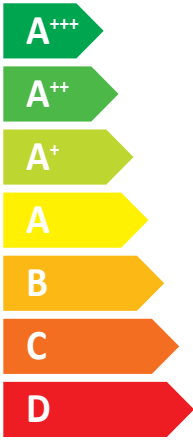

ENERG
енергия · ενεργεια

Y IJA
IE IA

Panasonic

WH-ADC0912K9E8AN/WH-UXZ12KE8

A++

A

Two icons showing sound power levels. The top icon shows a speaker inside a house with the text "46 dB". The bottom icon shows a speaker outside a house with the text "65 dB".

A legend for power consumption in kW, shown as a map of Europe. The legend includes three categories: 11 kW (dark blue), 12 kW (medium blue), and 9 kW (light blue).

2019

811/2013

ACXF86-48870