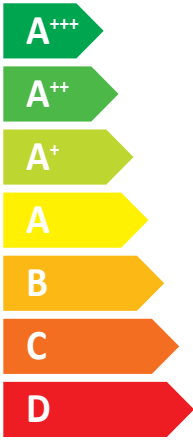

ENERG
енергия · ενεργεια

Y IJA
IE IA

Panasonic

WH-ADC0912K9E8/WH-UXZ09KE8

A++

A

Two icons showing sound power levels: a house with a speaker icon and the text "46 dB", and another house with a speaker icon and the text "65 dB".

A legend for power consumption with three colored squares: dark blue for "11 kW", medium blue for "9 kW", and light blue for "9 kW".

2019

811/2013

ACXF86-48840