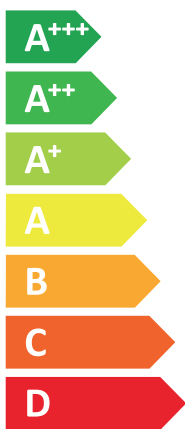

ENERG

енергия · ενέργεια

VISSMANN

VITOCAL 252-A, AWOT-E-AC 251.A19 2C

A+++

A

Two icons showing sound power levels: a speaker icon with a house inside labeled **40 dB**, and a house icon with a speaker inside labeled **48 dB**.