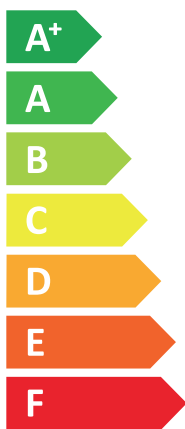

ENERG

енергия · ενέργεια

VISSMANN

VITOCAL 252-A, AWOT-E-AC 251.A16 2C

A+++

A

Two icons showing sound power levels. The top icon shows a speaker inside a house with the text "40 dB". The bottom icon shows a speaker outside a house with the text "48 dB".