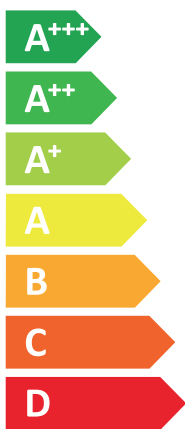

ENERG

енергия · ενέργεια

VISSMANN

VITOCAL 252-A, AWOT-E-AC 251.A16 2C

A+++

A

Two icons showing sound power levels. The top icon shows a speaker inside a house with the text "40 dB". The bottom icon shows a speaker outside a house with the text "48 dB".