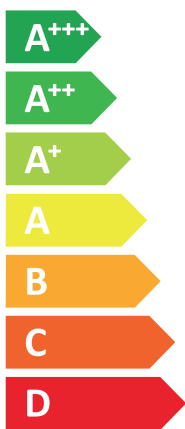

ENERG

енергия · ενέργεια

VIESMANN

VITOCAL 252-A, AWOT-E-AC 251.A19

A+++

A

Two icons showing sound power levels. The top icon shows a speaker inside a house with the text "40 dB". The bottom icon shows a speaker outside a house with the text "48 dB".