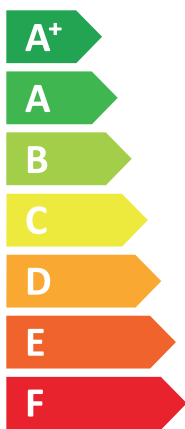

ENERG

енергия · ενέργεια

VIESMANN

VITOCAL 252-A, AWOT-E-AC 251.A19

A+++

A

Two icons showing sound power levels. The top icon shows a speaker inside a house with the text "40 dB". The bottom icon shows a speaker outside a house with the text "48 dB".