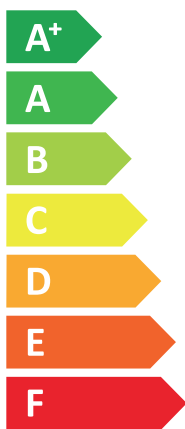

ENERG

енергия · ενέργεια

VISSMANN

VITOCAL 252-A, AWOT-E-AC 251.A16

A+++

A

Two icons showing sound power levels. The top icon shows a speaker inside a house with the text "40 dB". The bottom icon shows a speaker outside a house with the text "48 dB".