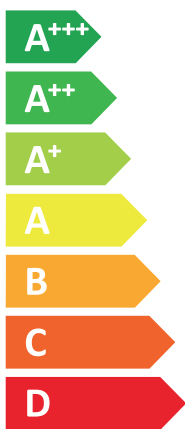

ENERG

енергия · ενέργεια

VISSMANN

VITOCAL 252-A, AWOT-E-AC 251.A16

A+++

A

Two icons showing sound power levels. The top icon shows a speaker inside a house with the text "40 dB". The bottom icon shows a speaker outside a house with the text "48 dB".