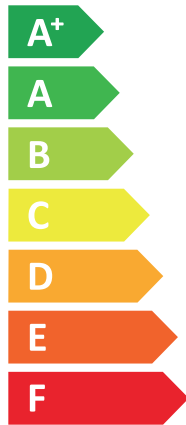

ENERG
енергия · ενέργεια

VISSMANN

VITOCAL 151-A, AWOT-M-E-AC-AF 151.A06

A++

A

Two house icons with speaker symbols. The top one is labeled "40 dB" and the bottom one is labeled "51 dB".

A legend with three colored squares: dark blue for "7 kW", medium blue for "5 kW", and light blue for "2 kW".