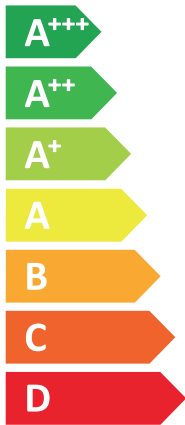

ENERG
енергия · ενέργεια

VISSMANN

VITOCAL 151-A, AWOT-M-E-AC-AF 151.A06

A++

A

Two house icons with speaker symbols. The top one is labeled "40 dB" and the bottom one is labeled "51 dB".

A legend with three colored squares: dark blue for "7 kW", medium blue for "5 kW", and light blue for "2 kW".