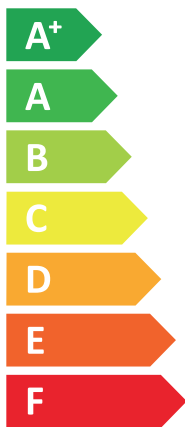

### VITOCAL 151-A, AWOT-M-E-AC 151.A06

**A++**

**A**

Two house icons with speaker symbols. The top one is labeled **40 dB** and the bottom one is labeled **51 dB**.

Legend for power output zones on the map: