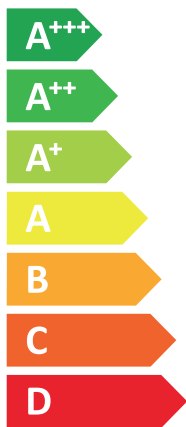

### VITOCAL 151-A, AWOT-M-E-AC 151.A06

**A++**

**A**

Two house icons with speaker symbols. The top one is labeled **40 dB** and the bottom one is labeled **51 dB**.

Legend for power output zones on the map: