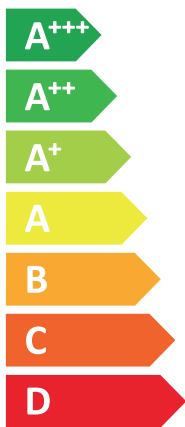

### VITOCAL 151-A, AWOT-M-E-AC 151.A10

**A++**

**A**

Two icons representing sound power levels: a speaker icon with sound waves and a house icon with sound waves.

**40 dB**

**56 dB**

- 8 kW
- 9 kW
- 5 kW

2019