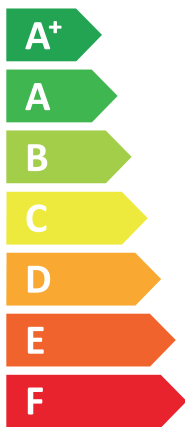

### VITOCAL 151-A, AWOT-M-E-AC 151.A10

**A++**

**A**

Two icons representing sound power levels: a speaker icon with sound waves and a house icon with sound waves.

**40 dB**

**56 dB**

- 8 kW
- 9 kW
- 5 kW

2019