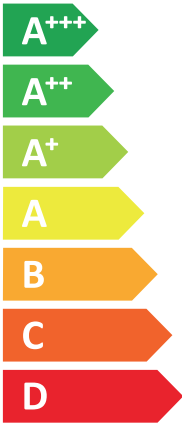

ENERG
енергия · ενέργεια

VISSMANN

VITOCAL 151-A, AWOT-E-AC-AF 151.A13

A++

A

Two icons showing sound power levels. The top icon shows a speaker inside a house with the text '40 dB'. The bottom icon shows a speaker outside a house with the text '56 dB'.

A legend with three colored squares and corresponding power values: a dark blue square for '10 kW', a medium blue square for '12 kW', and a light blue square for '7 kW'.

2019

811/2013

6174258-01