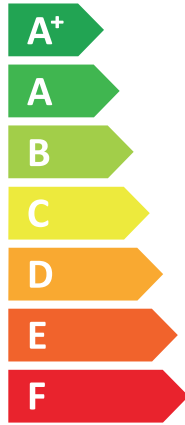

ENERG
енергия · ενέργεια

VISSMANN

VITOCAL 151-A, AWOT-E-AC-AF 151.A13

A++

A

Two icons showing sound power levels. The top icon shows a speaker inside a house with the text '40 dB'. The bottom icon shows a speaker outside a house with the text '56 dB'.

A legend with three colored squares and corresponding power values: a dark blue square for '10 kW', a medium blue square for '12 kW', and a light blue square for '7 kW'.

2019

811/2013

6174258-01