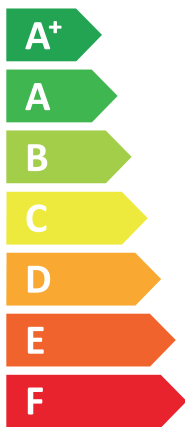

ENERG

енергия · ενέργεια

VIESMANN

VITOCAL 151-A, AWOT-E-AC-AF 151.A10

A++

A

Two icons showing sound power levels: a speaker inside a house icon with the text "40 dB" below it, and a speaker outside a house icon with the text "56 dB" below it.

A legend with three colored squares and their corresponding power outputs: a dark blue square for "8 kW", a medium blue square for "9 kW", and a light blue square for "5 kW".

2019

811/2013

6174257-01