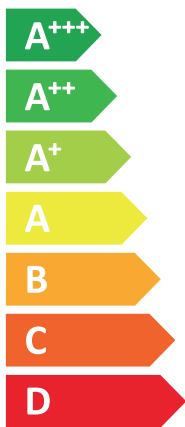

ENERG

енергия · ενέργεια

VIESMANN

VITOCAL 151-A, AWOT-E-AC-AF 151.A10

A++

A

Two icons showing sound power levels: a speaker inside a house icon with the text "40 dB" below it, and a speaker outside a house icon with the text "56 dB" below it.

A legend with three colored squares and their corresponding power outputs: a dark blue square for "8 kW", a medium blue square for "9 kW", and a light blue square for "5 kW".

2019

811/2013

6174257-01