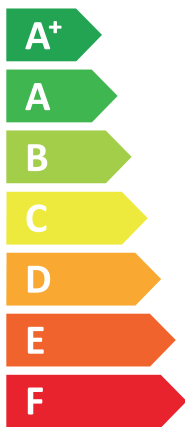

ENERG

енергия · ενέργεια

VISSMANN

VITOCAL 151-A, AWOT-E-AC 151.A10

A++

A

Two icons representing sound power levels. The top icon shows a speaker inside a house with the text '40 dB' below it. The bottom icon shows a speaker outside a house with the text '56 dB' below it.

A legend for power output zones, consisting of three colored squares with corresponding power values: a dark blue square for '8 kW', a medium blue square for '9 kW', and a light blue square for '5 kW'.