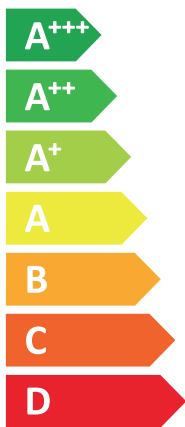

ENERG

енергия · ενέργεια

VISSMANN

VITOCAL 151-A, AWOT-E-AC 151.A10

A++

A

Two icons representing sound power levels. The top icon shows a speaker inside a house with the text '40 dB' below it. The bottom icon shows a speaker outside a house with the text '56 dB' below it.

A legend for power output zones, consisting of three colored squares with corresponding power values: a dark blue square for '8 kW', a medium blue square for '9 kW', and a light blue square for '5 kW'.